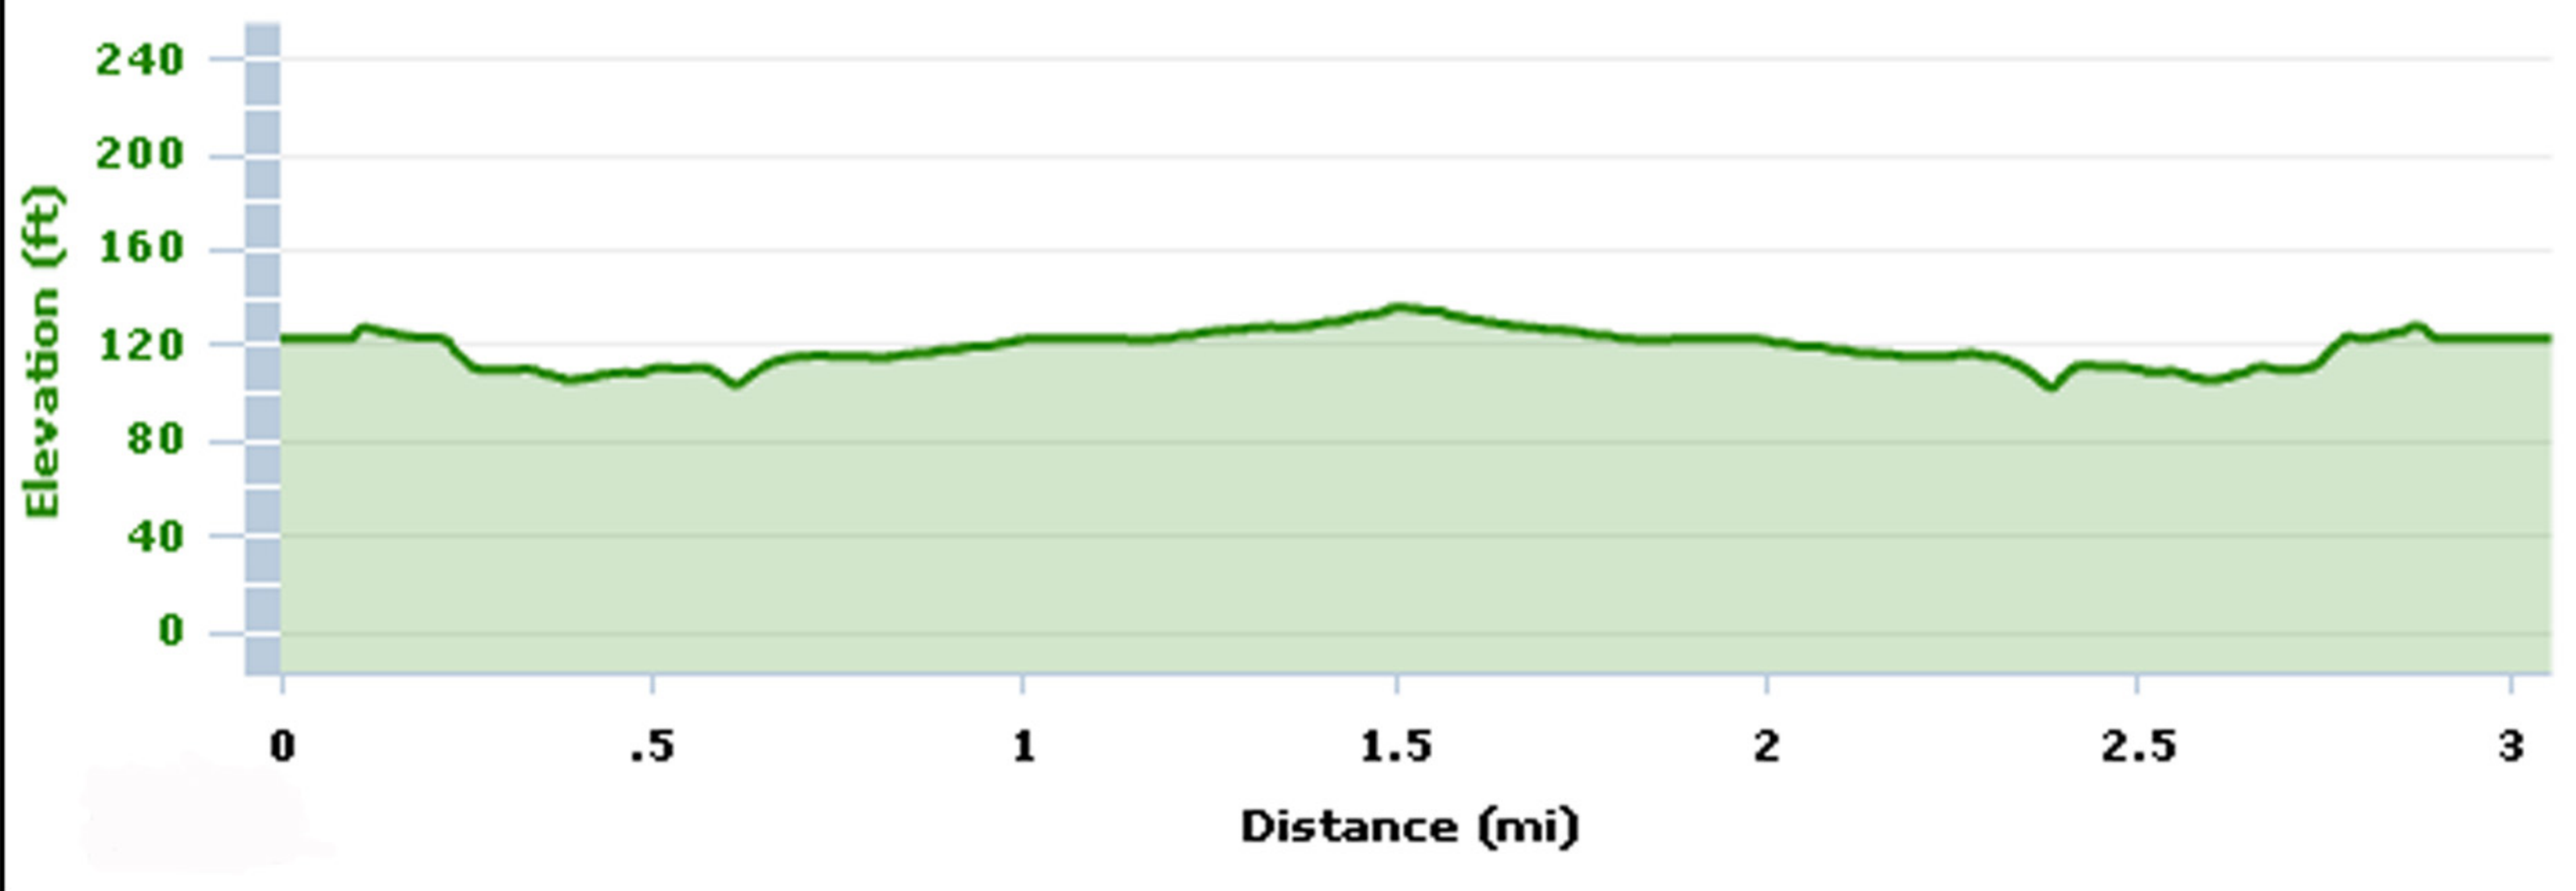

Amani Center Race Against Child Abuse 5K COURSE

Start / Finish

3

Turn Around

2

1

Columbia Blvd

1

Mile Marker

Porta Potty

Aid Station

**Wauna
Credit Union**